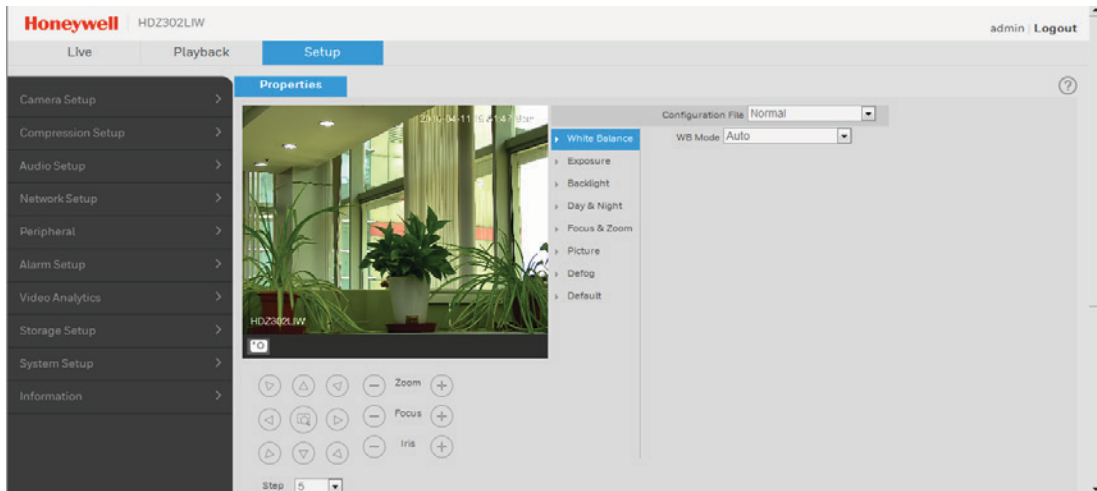

HDZ302LIW/HDZ302LIK

Outdoor PTZ IR Ultra Low Light IP Cameras

The camera can be configured to automatically detect and respond to events such as motion in the scene, alarm inputs, network failure, and/or camera tampering. Automated responses include: sending a notification through email, FTP, and/or HTTP; sending a still image of the event through email and/or FTP; and recording a video clip of the event to a configured microSDHC card. Setup can be done through a web client or from an NVR.