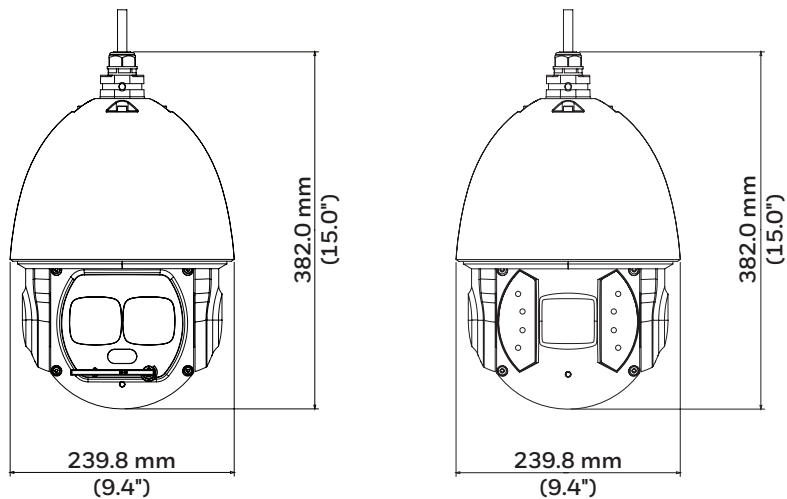

- IR distance, depending on scene reflectance:
  - HDZ302LIW: up to 150 m (492')
  - HDZ302LIK: up to 200 m (656')
- Ultra-low light performance
- 6.0-180 mm, F1.6-F4.8, 30x optical zoom lens
- 1/1.9 in. progressive scan image sensor
- Multiple, selectable compression formats (H.264/MJPEG)
- Excellent low light performance with down to 0 lux BW (with IR LEDs on)
- Up to triple stream support
- Up to 25/30 fps at 1080p. Up to 50/60 fps at 720p
- True WDR: 120 dB
- Auto tracking
- Rugged outdoor housing with IP67 ingress protection and IK10 vandal resistance (only IK10 on HDZ302LIK)
- Electronic image stabilizer (EIS)
- On board camera storage: up to 128 GB micro SD card (not included)
- ONVIF profile S compliant
- Wiper (only HDZ302LIW models)

## DIMENSIONS